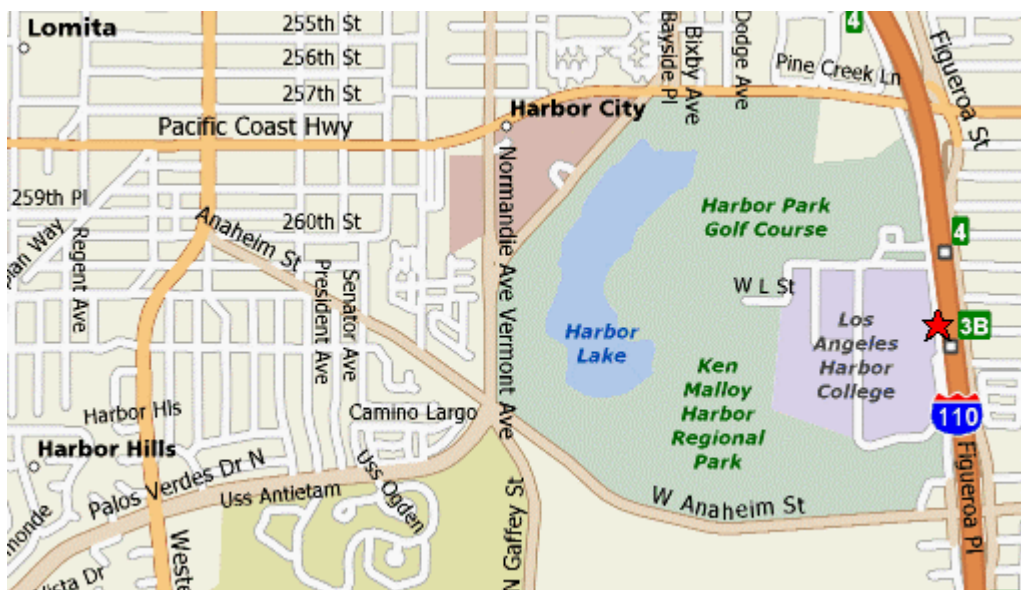

Location: Harbor College – 1111 Figueroa Place, Wilmington

Music Building – Room 134

**Park in lot 8 or the West Parking Structure located off of “L” Street
– see campus map on back. Parking cost is \$2.**

Los Angeles Harbor College
 1111 Figueroa Place Wilmington, CA 90744

★ Music Building - Room 134

Buildings:	MU	Music
AST	NEA	North East Academic
B	NU	Nursing
CA	P.E.	Physical Education & Wellness
CDC	PH	Physics
DS	SCI	Science
FA	SHC	Seahawk Center
FMO	SSA	Student Services & Administration
GC	T	Technology
LRC		

Anaheim Street Exit (110 S)

Anaheim Street